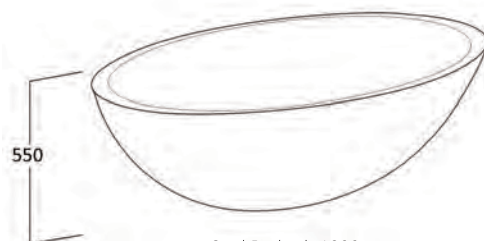

## MARBLO® BATH SPECIFICATIONS

Colour - White Snow  
Finish - Matte or Gloss  
Plug & Waste not included

Optional overflow model available for  
custom orders lead times apply

Oval Bathtub 1650

Oval Bathtub 1500