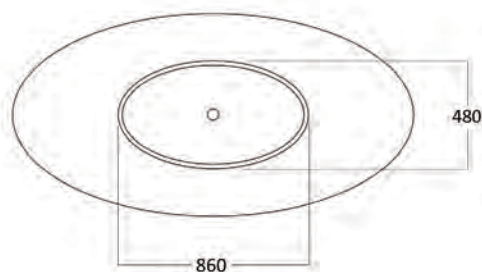

Oval Bathtub 1800