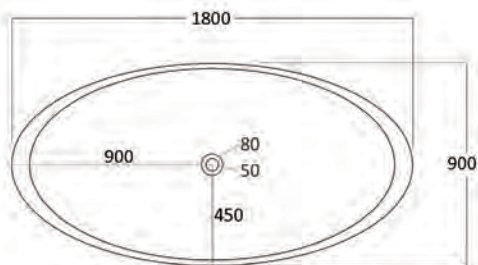

## MARBLO® BATH SPECIFICATIONS

Colour - White Snow  
Finish - Matte or Gloss  
Plug & Waste not included

Optional overflow model available for  
custom orders lead times apply

Oval Bathtub 1650

Oval Bathtub 1500