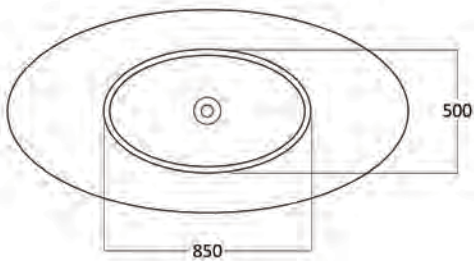

## MARBLO® BATH SPECIFICATIONS

Colour - White Snow  
Finish - Matte or Gloss  
Plug & Waste not included

Optional overflow model available for  
custom orders lead times apply

Oval Bathtub 1650

Oval Bathtub 1500