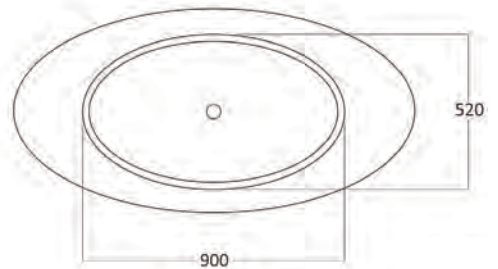

## MARBLO® BATH SPECIFICATIONS

Colour - White Snow  
Finish - Matte or Gloss  
Plug & Waste not included

Optional overflow model available for  
custom orders lead times apply

Oval Bathtub 1650

Oval Bathtub 1500