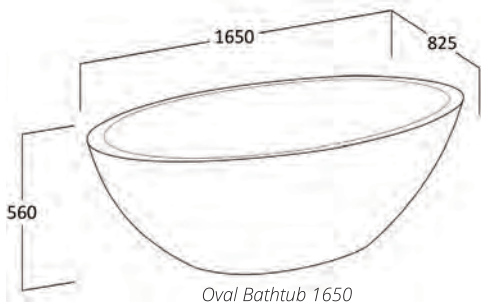

marblo™

MARBLO® BATH SPECIFICATIONS

Colour - White Snow
Finish - Matte or Gloss
Plug & Waste not included

Optional overflow model available for
custom orders lead times apply

Oval Bathtub 1650